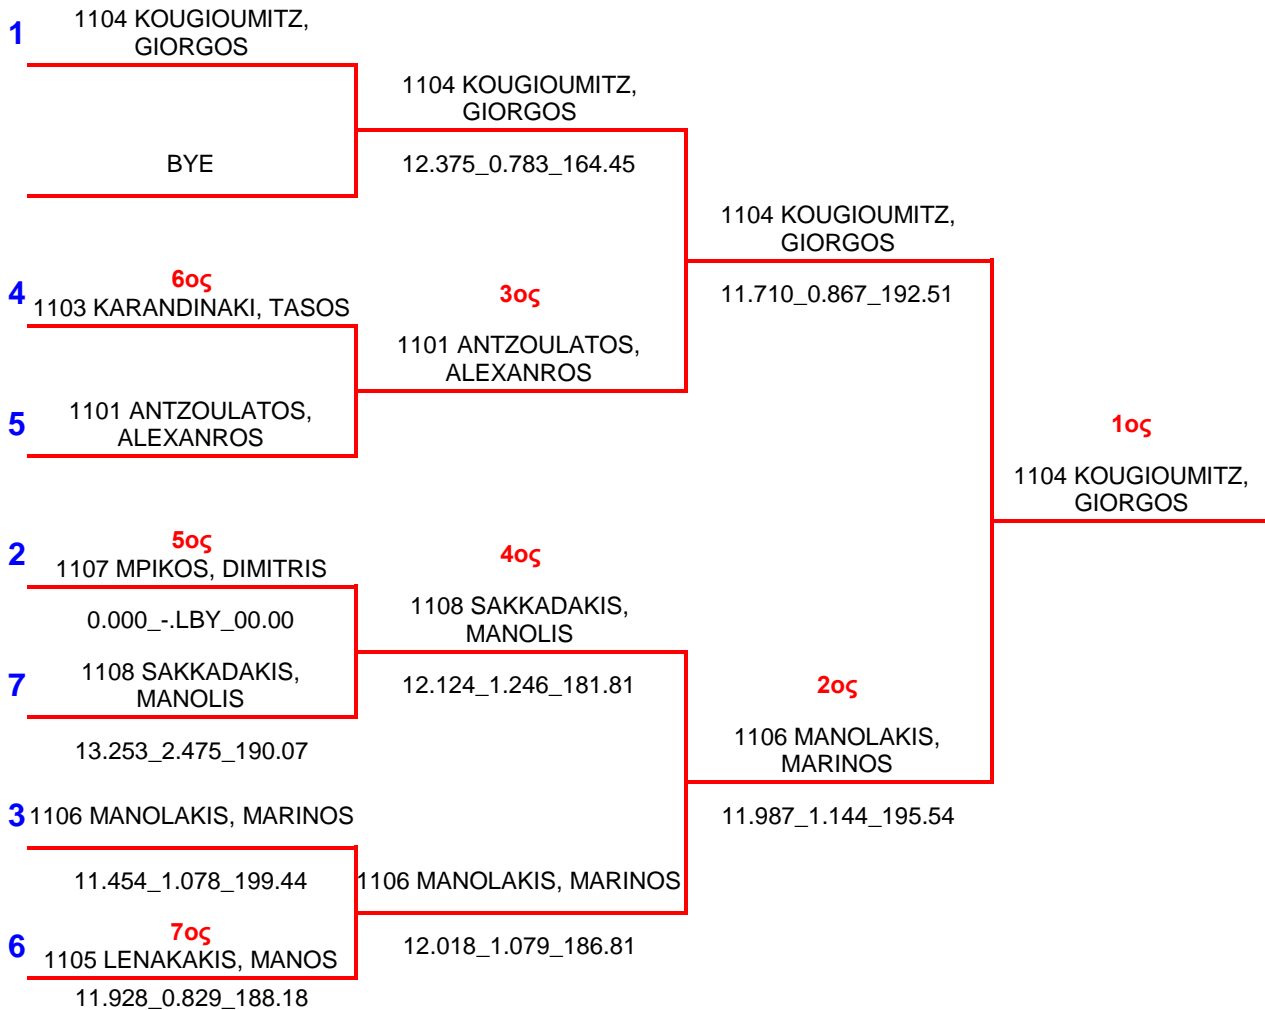

AT2 -- Ladder Eliminations

BT1 -- Ladder Eliminations

BT2 -- Ladder Eliminations

INDEX 08 -- Ladder Eliminations

INDEX 09 -- Ladder Eliminations

INDEX 11 -- Ladder Eliminations

INDEX 12 -- Ladder Eliminations

INDEX 13 -- Ladder Eliminations

MINI PRO (18) -- Ladder Eliminations

PRO STREET 1 (13) -- Ladder Eliminations

6 1321 MATHIOUDAKI, K 9.563_0.668_221.13
 0.000_0.534_00.00

PRO STREET 2 (11) -- Ladder Eliminations

PRO Z (17) -- Ladder Eliminations

REAL STREET (16) -- Ladder Eliminations

STREET 2 (14) -- Ladder Eliminations

SUPER PRO (10) -- Ladder Eliminations

SUPER STREET (12) -- Ladder Eliminations

5	1222 MAUROMMATIS, S 8.453_0.580_270.67	14.111_0.567_91.20	1218 TOGIAS, X
3	5ος 1220 KARAMATZAKI, V 9.232_0.556_201.11	1218 TOGIAS, X	7.858_0.571_260.86
4	1218 TOGIAS, X 8.246_0.530_230.17	8.022_0.509_248.96	

TRUE STREET 9,3 (15) -- Ladder Eliminations

1	1555 KAZDAGLIS, S 13.050_0.798_104.22	1555 KAZDAGLIS, S	
6	6ος 1567 CHRISTODOUL, A 0.000_-.LBY_00.00 BYE	BYE	2ος 1555 KAZDAGLIS, S 9.326_0.576_254.23
	BYE		1ος 1585 AFRIKIAN, G
2	1551 KARELAKIS, X 9.652_0.501_241.12	3ος 1551 KARELAKIS, X	
5	5ος 1592 MOUMPOGIATZ, X 9.867_0.800_221.94	9.643_0.533_246.06	1585 AFRIKIAN, G
3	1585 AFRIKIAN, G 9.488_0.552_245.06	1585 AFRIKIAN, G	9.379_0.465_244.89
4	4ος 1513 PANTOPOULOU, E 9.786_0.510_252.27	9.494_0.442_242.91	