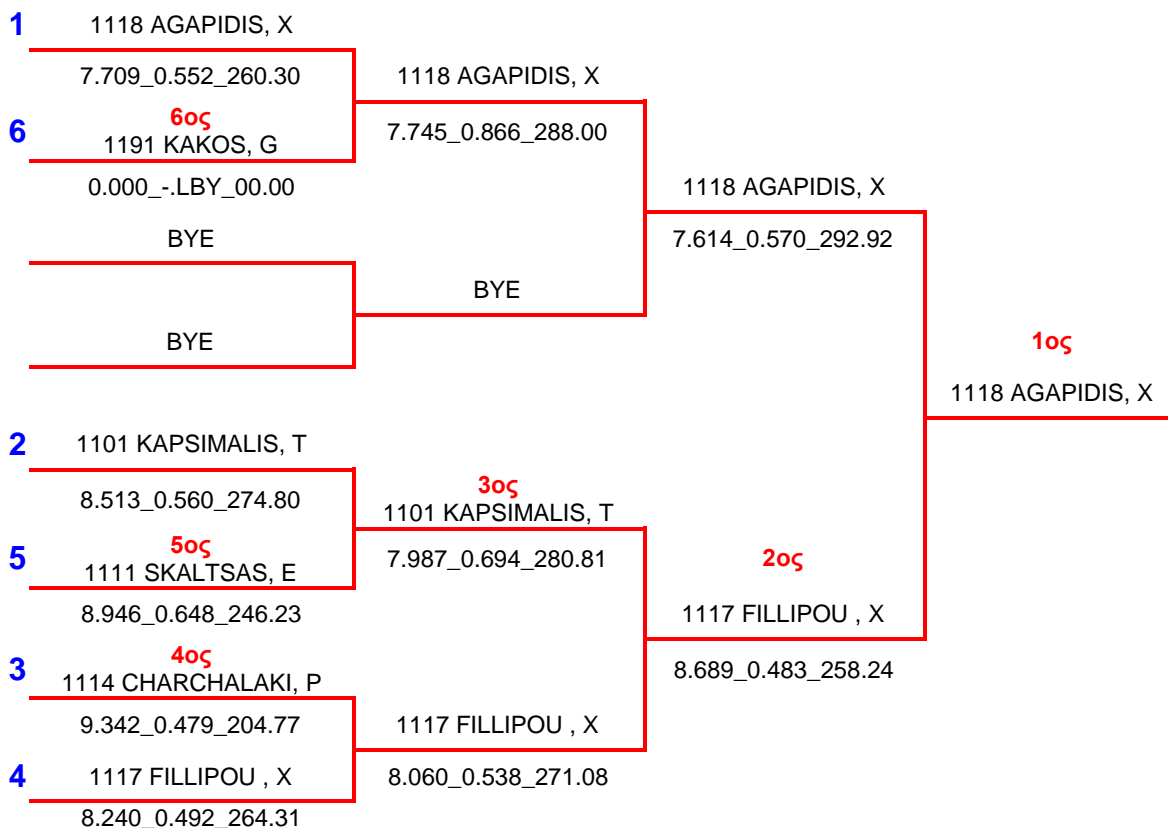

AT2 -- Ladder Eliminations

BT1 -- Ladder Eliminations

BT2 -- Ladder Eliminations

INDEX 08 -- Ladder Eliminations

INDEX 09 -- Ladder Eliminations

INDEX 11 -- Ladder Eliminations

INDEX 12 -- Ladder Eliminations

INDEX 13 -- Ladder Eliminations

MINI PRO (18) -- Ladder Eliminations

PRO STREET 1 (13) -- Ladder Eliminations

6 1321 MATHIOUDAKI, K 9.563_0.668_221.13
 0.000_0.534_00.00

PRO STREET 2 (11) -- Ladder Eliminations

PRO Z (17) -- Ladder Eliminations

REAL STREET (16) -- Ladder Eliminations

STREET 2 (14) -- Ladder Eliminations

SUPER PRO (10) -- Ladder Eliminations

SUPER STREET (12) -- Ladder Eliminations

5	1222 MAUROMMATIS, S 8.453_0.580_270.67	14.111_0.567_91.20	1218 TOGIAS, X
3	5ος 1220 KARAMATZAKI, V 9.232_0.556_201.11	1218 TOGIAS, X	7.858_0.571_260.86
4	1218 TOGIAS, X 8.246_0.530_230.17	8.022_0.509_248.96	