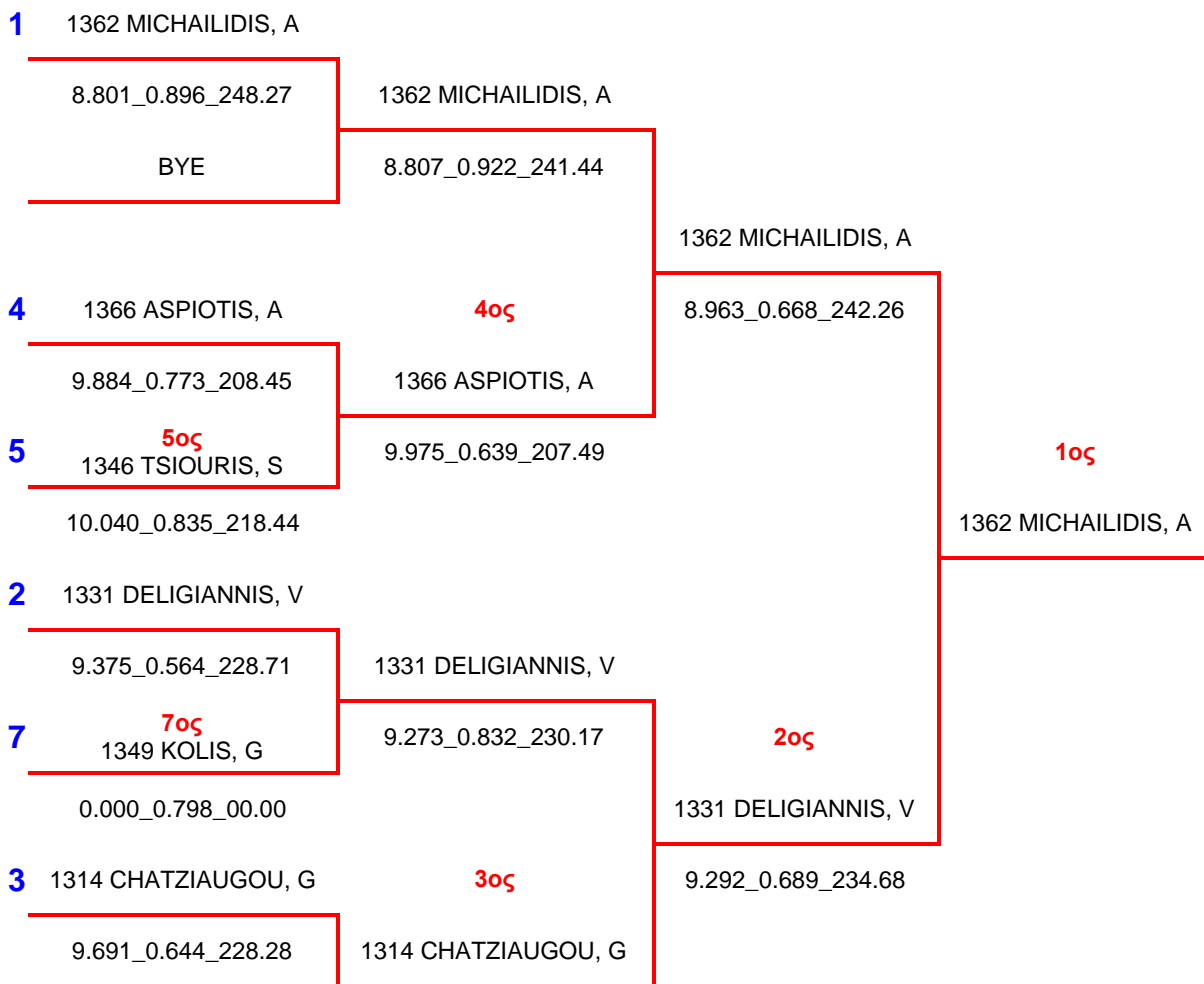

AT2 -- Ladder Eliminations

BT1 -- Ladder Eliminations

BT2 -- Ladder Eliminations

INDEX 08 -- Ladder Eliminations

INDEX 09 -- Ladder Eliminations

INDEX 11 -- Ladder Eliminations

INDEX 12 -- Ladder Eliminations

INDEX 13 -- Ladder Eliminations

MINI PRO (18) -- Ladder Eliminations

PRO STREET 1 (13) -- Ladder Eliminations

6 1321 MATHIOUDAKI, K 9.563_0.668_221.13
 0.000_0.534_00.00

PRO STREET 2 (11) -- Ladder Eliminations

PRO Z (17) -- Ladder Eliminations

REAL STREET (16) -- Ladder Eliminations

STREET 2 (14) -- Ladder Eliminations

SUPER PRO (10) -- Ladder Eliminations

SUPER STREET (12) -- Ladder Eliminations

5	1222 MAUROMMATIS, S 8.453_0.580_270.67	14.111_0.567_91.20	1218 TOGIAS, X
3	5ος 1220 KARAMATZAKI, V 9.232_0.556_201.11	1218 TOGIAS, X	7.858_0.571_260.86
4	1218 TOGIAS, X 8.246_0.530_230.17	8.022_0.509_248.96	

TRUE STREET 9 (20) -- Ladder Eliminations

1	2032 NIKITAS, K 9.322_1.075_252.27 BYE	2032 NIKITAS, K 9.456_0.796_255.13	1ος 2032 NIKITAS, K
2	3ος 2082 DENDRINOS, G 9.947_0.719_255.86	2ος 2058 PANARETAKIS, G	
3	2058 PANARETAKIS, G 9.677_0.945_239.04	9.656_0.896_232.85	