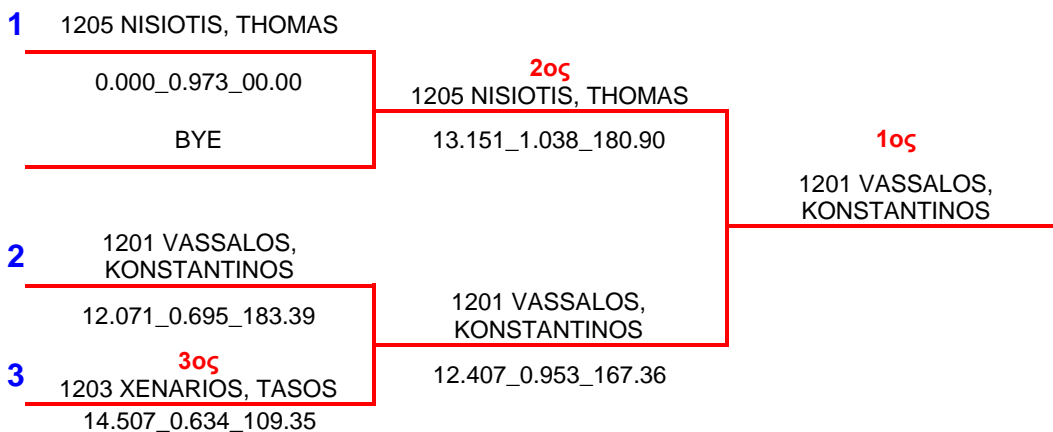

AT2 -- Ladder Eliminations

BT1 -- Ladder Eliminations

BT2 -- Ladder Eliminations

INDEX 08 -- Ladder Eliminations

INDEX 09 -- Ladder Eliminations

INDEX 11 -- Ladder Eliminations

INDEX 12 -- Ladder Eliminations

INDEX 13 -- Ladder Eliminations

MINI PRO (18) -- Ladder Eliminations

PRO STREET 1 (13) -- Ladder Eliminations

6 1321 MATHIOUDAKI, K 9.563_0.668_221.13
 0.000_0.534_00.00

PRO STREET 2 (11) -- Ladder Eliminations

PRO Z (17) -- Ladder Eliminations

REAL STREET (16) -- Ladder Eliminations

STREET 2 (14) -- Ladder Eliminations

SUPER PRO (10) -- Ladder Eliminations

SUPER STREET (12) -- Ladder Eliminations

5	1222 MAUROMMATIS, S 8.453_0.580_270.67	14.111_0.567_91.20	1218 TOGIAS, X
3	5ος 1220 KARAMATZAKI, V 9.232_0.556_201.11	1218 TOGIAS, X	7.858_0.571_260.86
4	1218 TOGIAS, X 8.246_0.530_230.17	8.022_0.509_248.96	