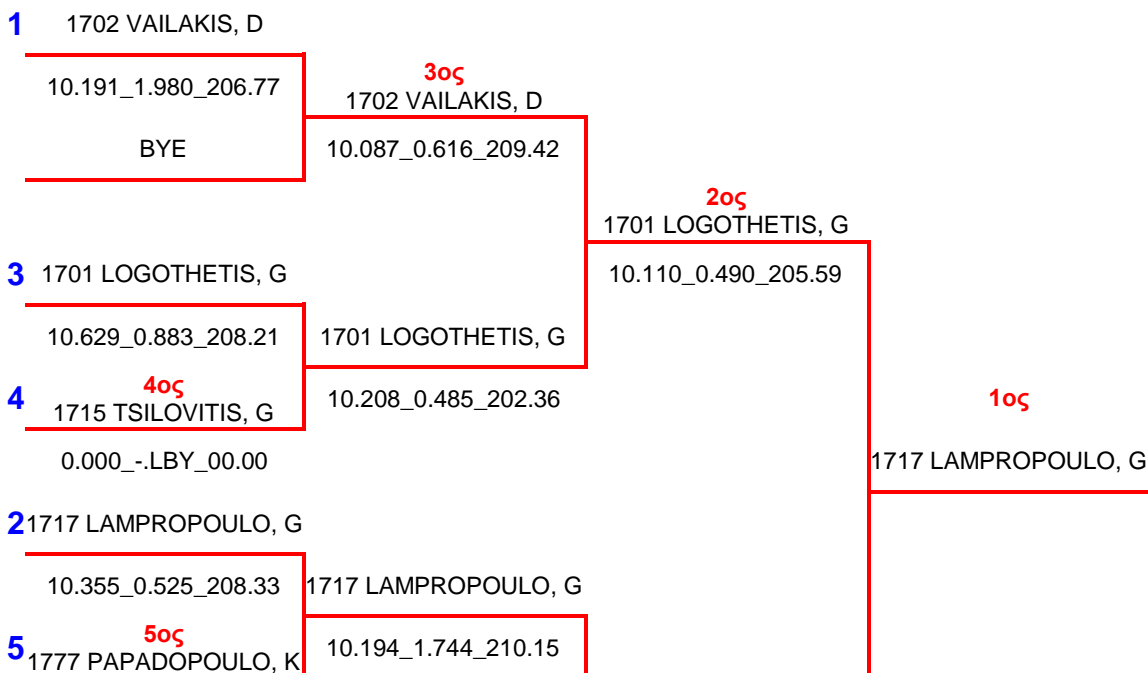

AT2 -- Ladder Eliminations

BT1 -- Ladder Eliminations

BT2 -- Ladder Eliminations

INDEX 08 -- Ladder Eliminations

INDEX 09 -- Ladder Eliminations

INDEX 11 -- Ladder Eliminations

INDEX 12 -- Ladder Eliminations

INDEX 13 -- Ladder Eliminations

MINI PRO (18) -- Ladder Eliminations

PRO STREET 1 (13) -- Ladder Eliminations

6 1321 MATHIOUDAKI, K 9.563_0.668_221.13
 0.000_0.534_00.00

PRO STREET 2 (11) -- Ladder Eliminations

PRO Z (17) -- Ladder Eliminations

REAL STREET (16) -- Ladder Eliminations

STREET 2 (14) -- Ladder Eliminations

SUPER PRO (10) -- Ladder Eliminations

SUPER STREET (12) -- Ladder Eliminations

5	1222 MAUROMMATIS, S 8.453_0.580_270.67	14.111_0.567_91.20	1218 TOGIAS, X
3	5ος 1220 KARAMATZAKI, V 9.232_0.556_201.11	1218 TOGIAS, X	7.858_0.571_260.86
4	1218 TOGIAS, X 8.246_0.530_230.17	8.022_0.509_248.96	