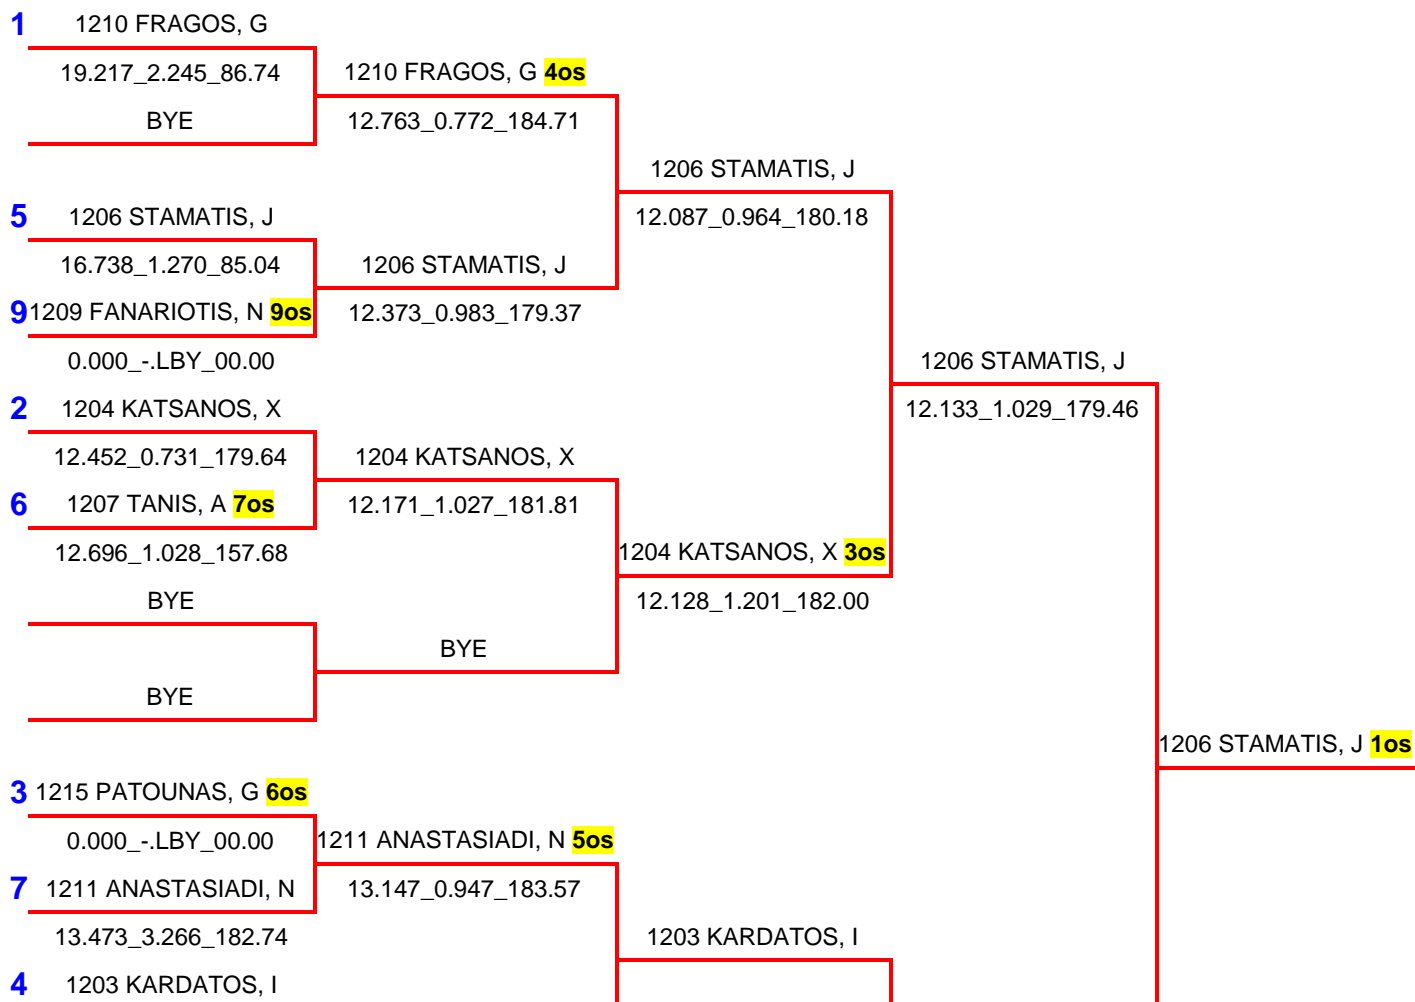

INDEX 12 -- Ladder Eliminations